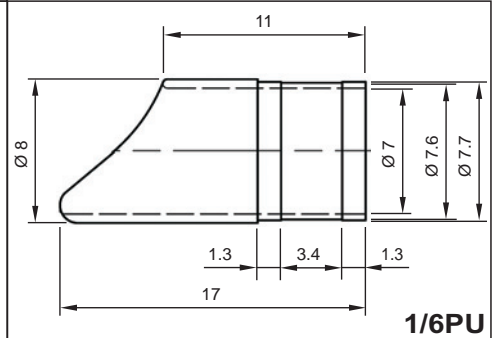

Ceramic tip

Special adhesive for ceramic tip

Size: 4g = 1/6EPO4G
 Size: 226g = 1/6EPO226G
 Size: 454g = 1/6EPO454G

110411_1_06-2