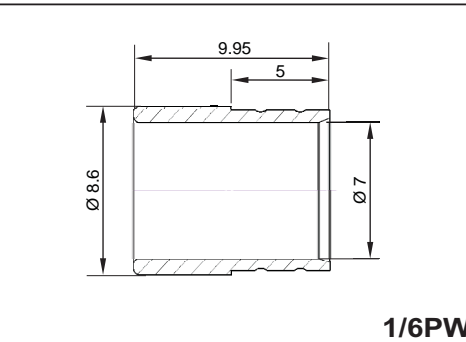

Ceramic tip

Special adhesive for ceramic tip

Size: 4g = 1/6EPO4G
 Size: 226g = 1/6EPO226G
 Size: 454g = 1/6EPO454G

110411_1_06-2