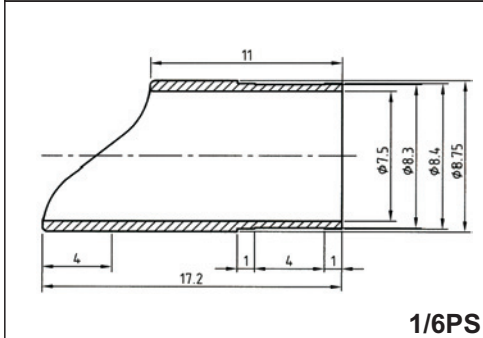

Ceramic tip

Special adhesive for ceramic tip

Size: 4g = 1/6EPO4G
 Size: 226g = 1/6EPO226G
 Size: 454g = 1/6EPO454G

110411_1_06-2