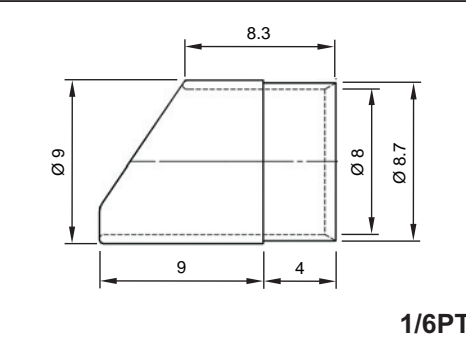

Ceramic tip

Special adhesive for ceramic tip

Size: 4g = 1/6EPO4G
 Size: 226g = 1/6EPO226G
 Size: 454g = 1/6EPO454G

110411_1_06-2