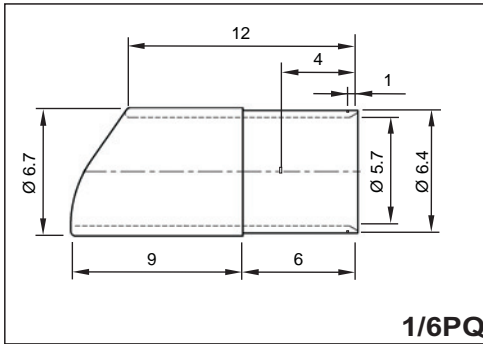

Ceramic tip

Special adhesive for ceramic tip

Size: 4g = 1/6EPO4G
 Size: 226g = 1/6EPO226G
 Size: 454g = 1/6EPO454G

110411_1_06-2