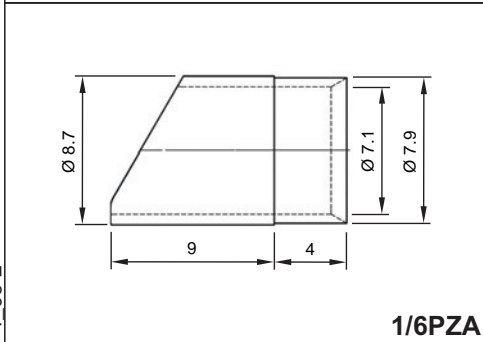

Ceramic tip

Special adhesive for ceramic tip

Size: 4g = 1/6EPO4G
 Size: 226g = 1/6EPO226G
 Size: 454g = 1/6EPO454G

110411_1_06-2