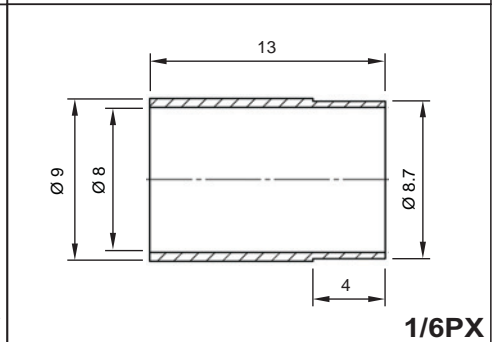

Ceramic tip

Special adhesive for ceramic tip

Size: 4g = 1/6EPO4G
 Size: 226g = 1/6EPO226G
 Size: 454g = 1/6EPO454G

110411_1_06-2