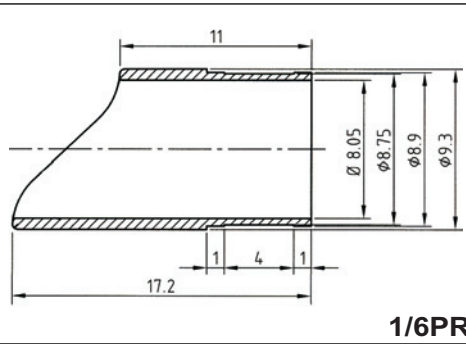

Ceramic tip

Special adhesive for ceramic tip

Size: 4g = 1/6EPO4G
 Size: 226g = 1/6EPO226G
 Size: 454g = 1/6EPO454G

110411_1_06-2