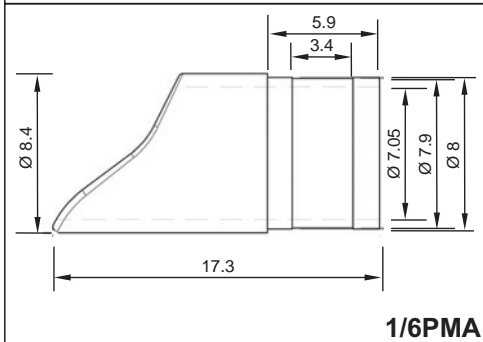

Ceramic tip

Special adhesive for ceramic tip

Size: 4g = 1/6EPO4G
 Size: 226g = 1/6EPO226G
 Size: 454g = 1/6EPO454G

110411_1_06-2