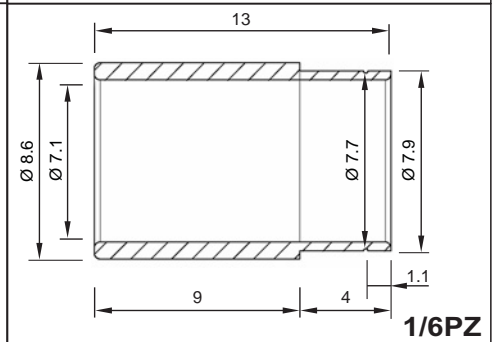

Ceramic tip

Special adhesive for ceramic tip

Size: 4g = 1/6EPO4G
 Size: 226g = 1/6EPO226G
 Size: 454g = 1/6EPO454G

110411_1_06-2