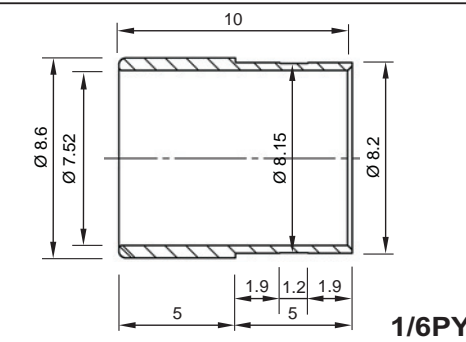

Ceramic tip

Special adhesive for ceramic tip

Size: 4g = 1/6EPO4G
 Size: 226g = 1/6EPO226G
 Size: 454g = 1/6EPO454G

110411_1_06-2