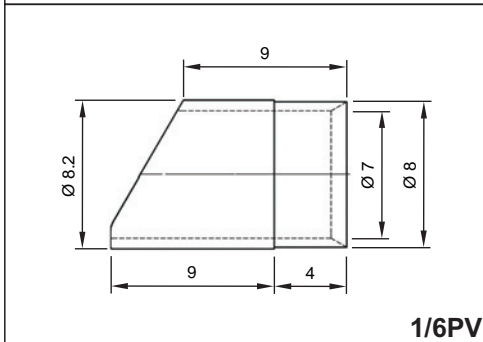

Ceramic tip

Special adhesive for ceramic tip

Size: 4g = 1/6EPO4G
 Size: 226g = 1/6EPO226G
 Size: 454g = 1/6EPO454G

110411_1_06-2