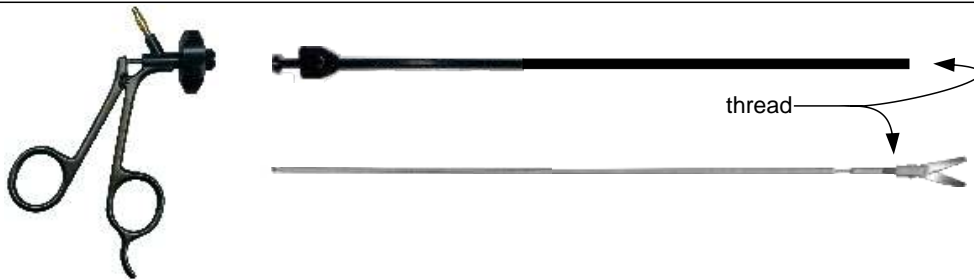

# Endoscopy economy line Interchangeable easy clean system

## Grasping Forceps

**Grasping Forceps**  
double action

1/10

**Grasping Forceps**  
serrated  
with long cup  
double action

1/11A

**Grasping Forceps**  
serrated  
with short cup  
double action

1/11B

**Grasping Forceps**  
serrated  
dolphin jaws  
with long cup  
double action

1/12A

**Grasping Forceps**  
serrated  
dolphin jaws  
with short cup  
double action

1/12AA

**Grasping Forceps**  
serrated  
conical jaws  
with short cup  
double action

1/12B

**Grasping Forceps**  
serrated  
conical jaws  
with long cup  
double action

1/15B  
double action

**Biopsy Cup**  
without thorn  
double action

1/16

**Biopsy Punch**  
without thorn  
single action

1/17

**Spoon Forceps**  
single action  
Ø10 mm

1/18A  
long cup

1/18B  
short cup