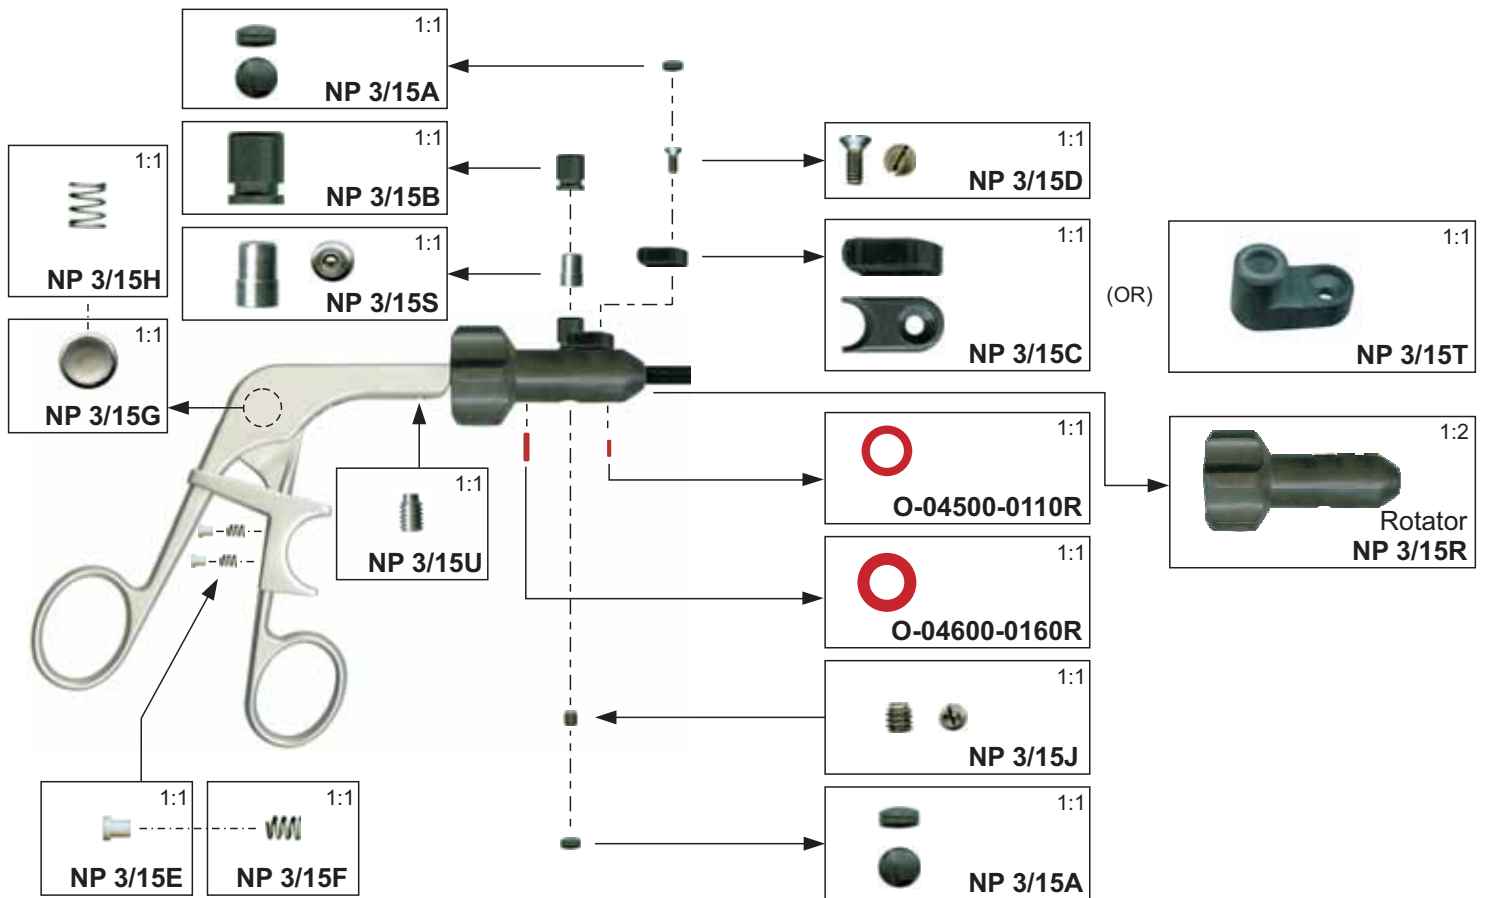

Spare parts usable for Slide Lock Handle

171110 NP_03_1C