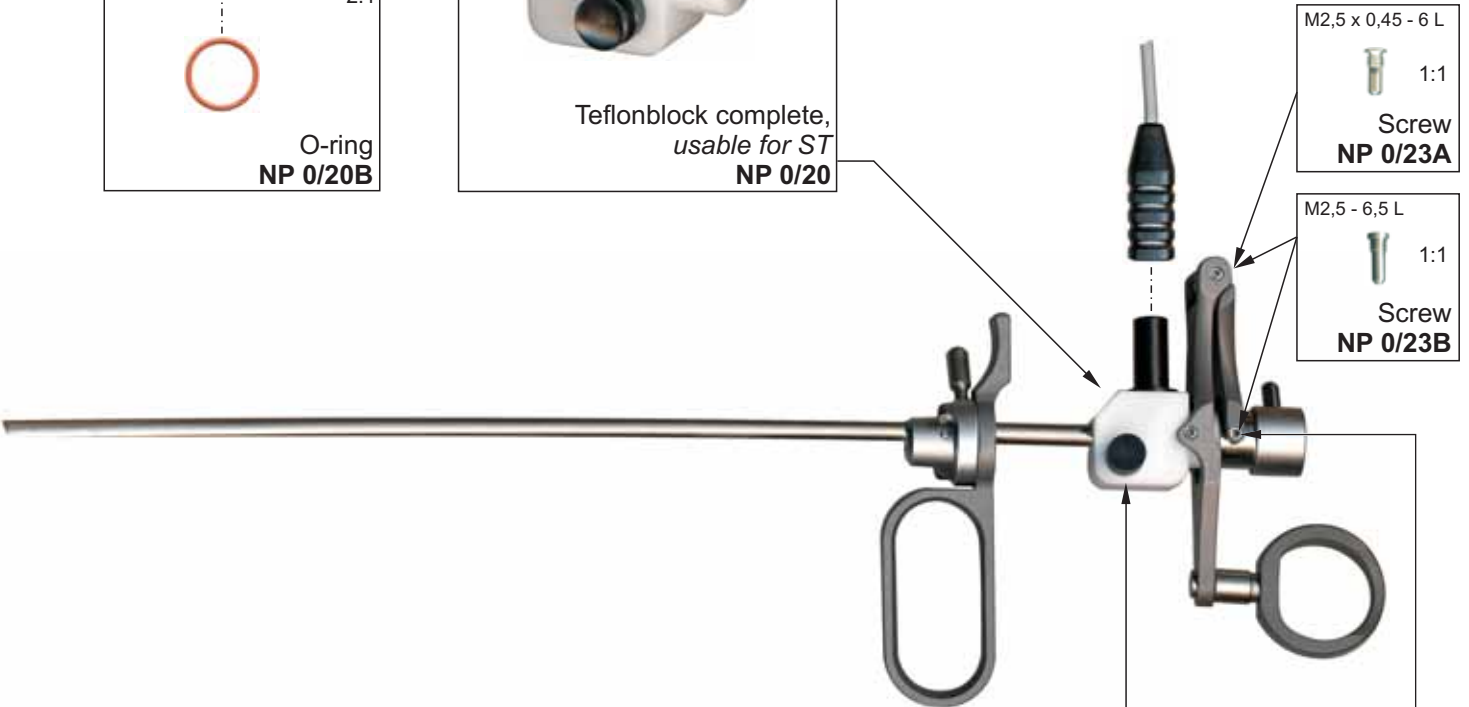

Working element (Resectoscope)

ask for cable!

181011 NP_00-2