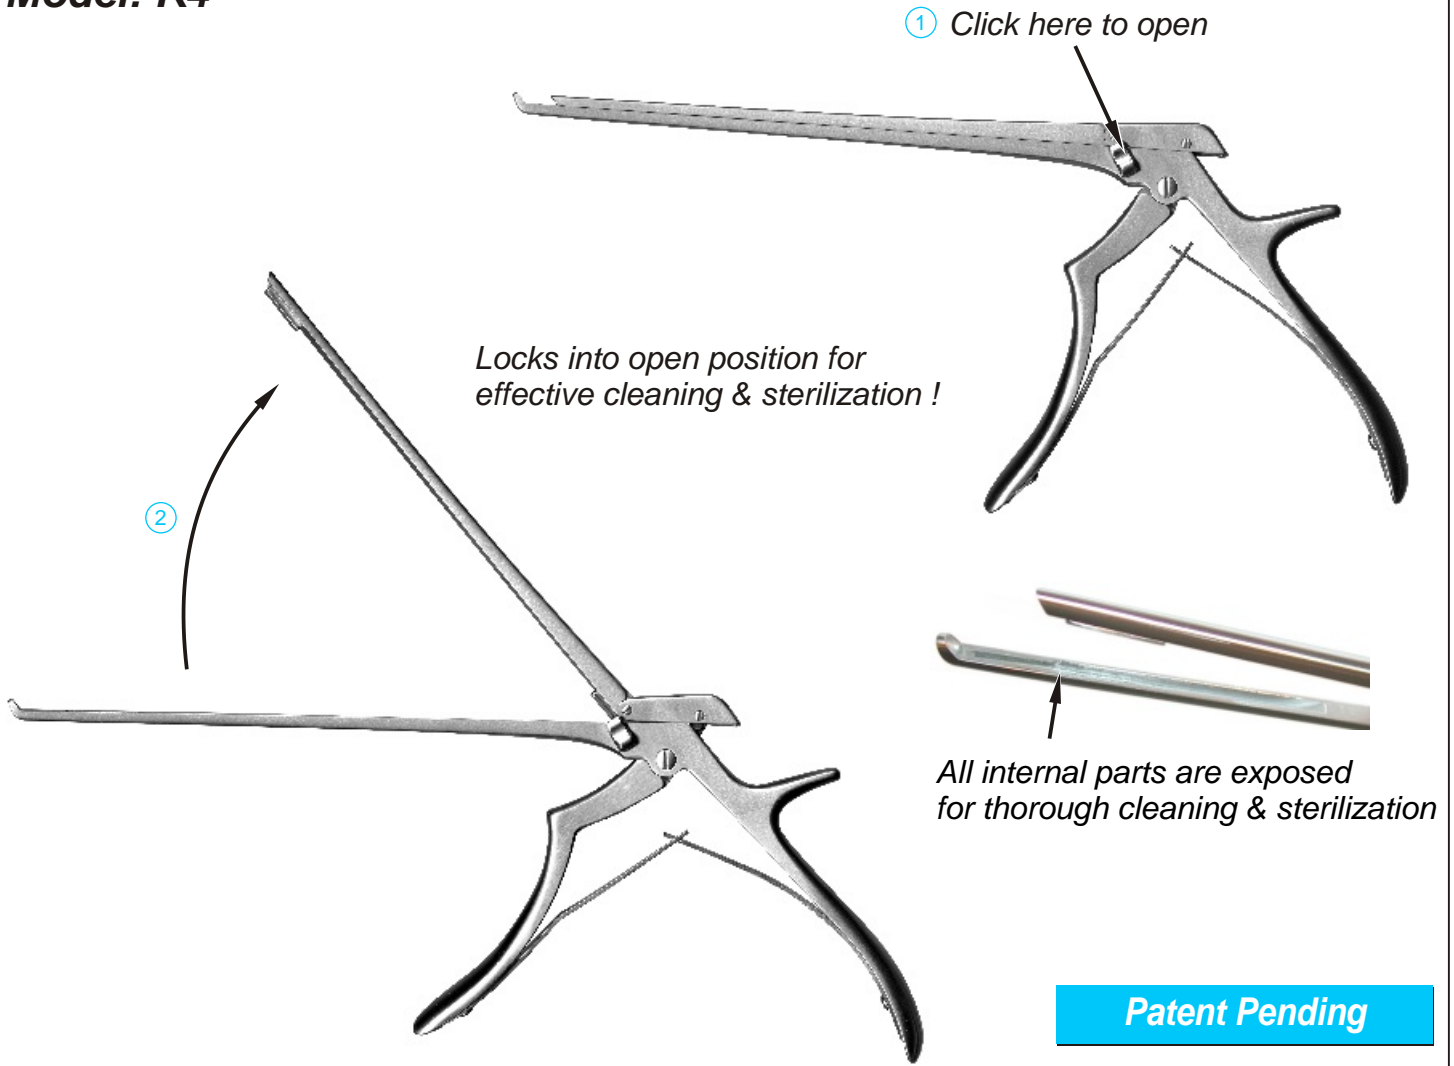

THE NEW GENERATION OF KERRISON Rongeurs "CLICK 'N CLEAN"

Model: K4

Order Index

* Further sizes of inserts on special request!

Example of order: **K4 403B**
 (Kerrison: Wide of bite: 3mm - Shaft length: 200mm/8" - Angle: 40°)

Width of bite*	1 mm	2 mm	3 mm	4 mm	5 mm	6 mm
Angle*	40°	40°	40°	40°	40°	40°
Model: K4 <small>Shaft Length* 200 mm / 8"</small>	K4 401B	K4 402B	K4 403B	K4 404B	K4 405B	K4 406B